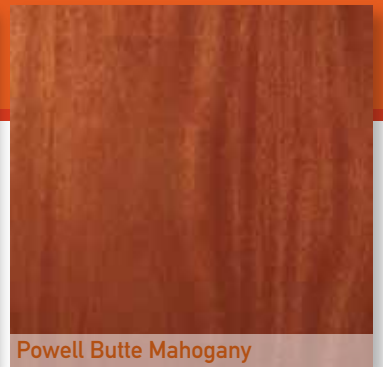

NOVA PEAK

FINISHED HARDWOOD PANEL OPTIONS

States' NOVA PEAK panels represent 10 contemporary wood colors matched to four natural hardwood species including Maple, Oak, Cherry and Mahogany. These panels carry high grade veneers and matching finishes on both sides. They are available in 1/4" MDF core and 3/4" veneer core panels. Both are packaged in 10 piece units. All colors and species shown are available in small quantities.

Mount Mazama Maple

Mount Jefferson Maple

Mount Hood Maple

Diamond Peak Oak

Paulina Peak Oak

Steens Mountain Cherry

Tumalo Mountain Cherry

Hart Mountain Cherry

NOVA[®] PEAK Stock Colors for High Quality in Small Quantities.

NOVA PEAK colors have been named after some of the most beautiful mountain peaks in the state of Oregon. Shown here is Paulina Peak.

Cinnamon Butte Mahogany